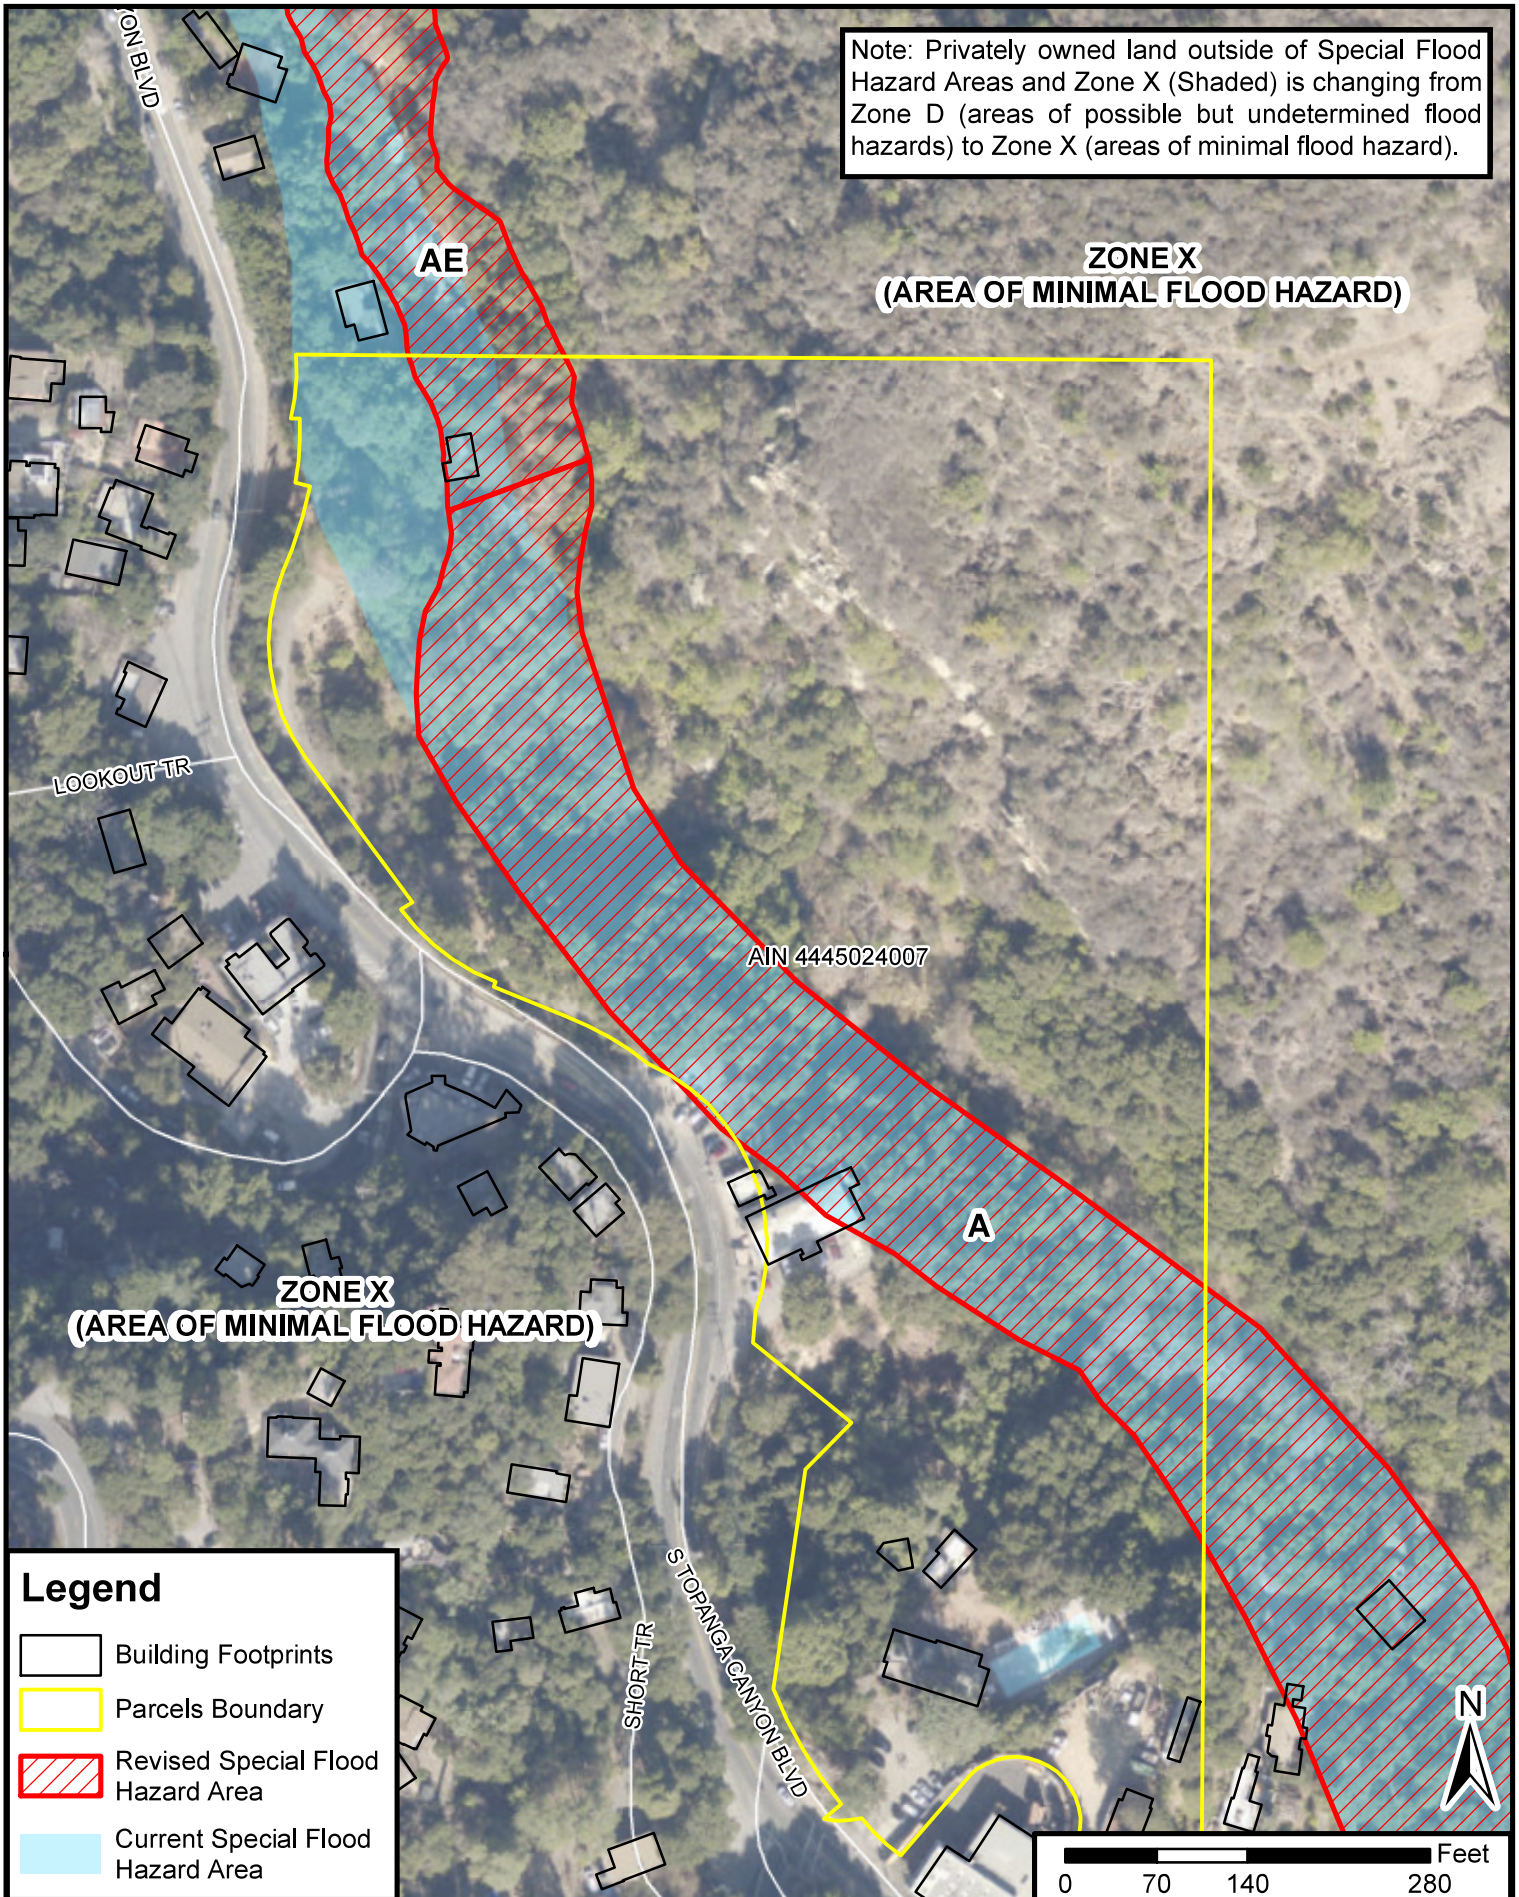

# Topanga Canyon Flood Zone Exhibit

Note: Privately owned land outside of Special Flood Hazard Areas and Zone X (Shaded) is changing from Zone D (areas of possible but undetermined flood hazards) to Zone X (areas of minimal flood hazard).

## Legend

-  Building Footprints
-  Parcels Boundary
-  Revised Special Flood Hazard Area
-  Current Special Flood Hazard Area